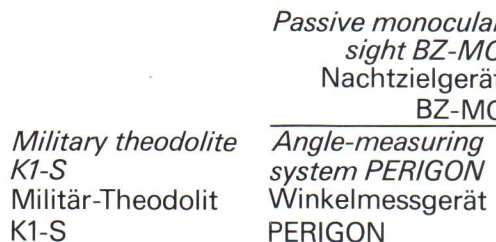

*Military theodolite
K1-S*
Militär-Theodolit
K1-S

*Angle-measuring
system PERIGON*
Winkelmessgerät
PERIGON